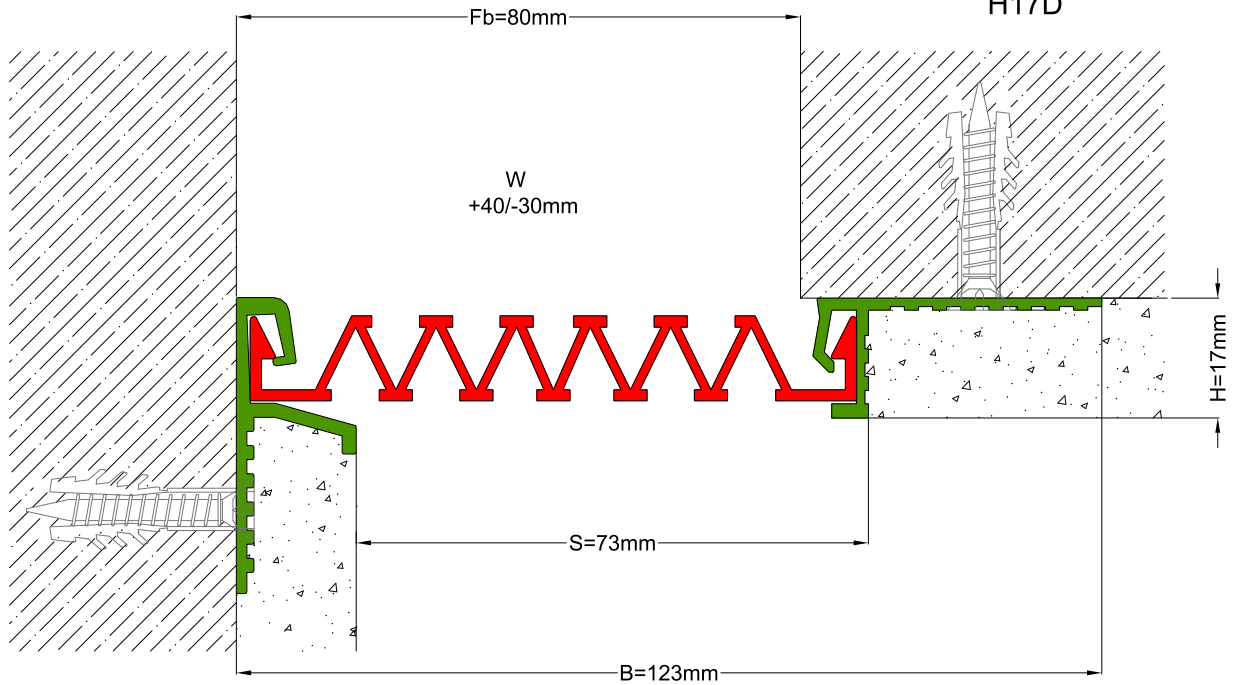

AS A116 model can be considered as the flush mounted type of AS U120 & AS U121 models and can easily be installed by means of screws to all types of wall & ceiling. Ribbed elastomeric gasket gains the profile a remarkable movement ability and compensate uneven zones in the surface. Slide-in gasket system lets the profile to be used at exterior applications as well as interior areas. Profiles up to 150 mm gap are applied with single gasket while the wider ones are with double gaskets joined with a connector profile.

\* Visuals are representative and the profile configuration may differ depending on the characteristics requested.

GASKET COLORS    **BLACK**    GREY    BEIGE    Custom Colors available.

LOCATION	MODEL	GAP (Fb) mm	HEIGHT (H) MM	OVERALL WIDTH (B) mm	VISIBLE WIDTH (S) mm	MOVEMENT (W) mm	LOAD CAPACITY	STANDARD LENGTH (mt)
Wall to Wall	AS A116-030	30	17	100	34	+10 / -6	N/A	3
	AS A116-050	50	17	127	60	+20 / -15	N/A	3
	AS A116-080	80	17	157	90	+40 / -30	N/A	3
	AS A116-100	100	17	177	110	+20 / -50	N/A	3
	AS A116-120	120	17	197	130	+60 / -50	N/A	3
	AS A116-150	150	17	227	160	+30 / -80	N/A	3
	AS A116-200	200	17	277	210	+40 / -100	N/A	3
	AS A116-200M	200	17	277	210	+40 / -100	N/A	3

Note: Please ask for different sizes

 AS A116 080  
 H17D

 AS A116 080  
 H17KD

	AS A116 080	AS A116 080K
Fb (mm)	80	80
H (mm)	yaklaşık approx.	17
W± (mm)	yaklaşık approx.	+40/-30
Renk Color	Alüminyum: Natürel, Fitiller: Siyah, gri, diğer Aluminum: Natural, Inserts: Black, grey, others	
Malzeme Material	Alüminyum, EPDM Kauçuk(siyah), Termoplastik Kauçuk (gri ve diğer) Aluminum, EPDM Rubber(black), Thermoplastic Rubber (grey and others)	
Standart Uzunluk Standard Length	3	