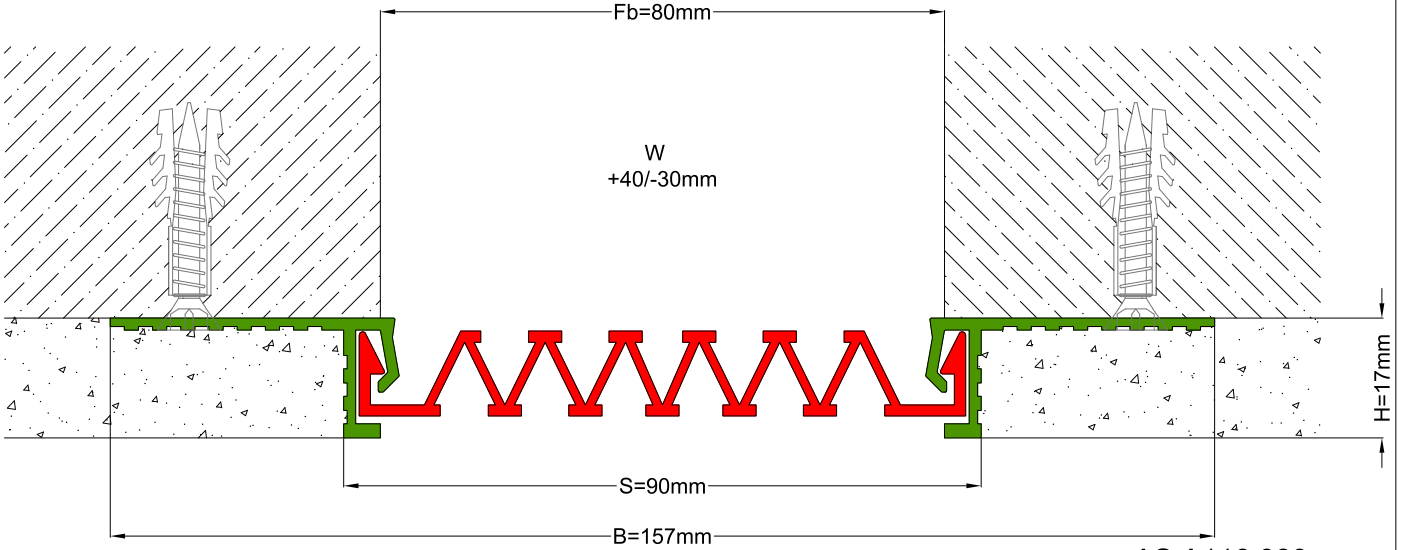

AS A116 model can be considered as the flush mounted type of AS U120 & AS U121 models and can easily be installed by means of screws to all types of wall & ceiling. Ribbed elastomeric gasket gains the profile a remarkable movement ability and compensate uneven zones in the surface. Slide-in gasket system lets the profile to be used at exterior applications as well as interior areas. Profiles up to 150 mm gap are applied with single gasket while the wider ones are with double gaskets joined with a connector profile.

\* Visuals are representative and the profile configuration may differ depending on the characteristics requested.

GASKET COLORS    **BLACK**    GREY    BEIGE    Custom Colors available.

LOCATION	MODEL	GAP (Fb) mm	HEIGHT (H) MM	OVERALL WIDTH (B) mm	VISIBLE WIDTH (S) mm	MOVEMENT (W) mm	LOAD CAPACITY	STANDARD LENGTH (mt)
Wall to Wall	AS A116-030	30	17	100	34	+10 / -6	N/A	3
	AS A116-050	50	17	127	60	+20 / -15	N/A	3
	AS A116-080	80	17	157	90	+40 / -30	N/A	3
	AS A116-100	100	17	177	110	+20 / -50	N/A	3
	AS A116-120	120	17	197	130	+60 / -50	N/A	3
	AS A116-150	150	17	227	160	+30 / -80	N/A	3
	AS A116-200	200	17	277	210	+40 / -100	N/A	3
	AS A116-200M	200	17	277	210	+40 / -100	N/A	3

Note: Please ask for different sizes

 AS A116 080  
 H17D

 AS A116 080  
 H17KD

	AS A116 080	AS A116 080K
Fb (mm)	80	80
H (mm)	yaklaşık approx.	17
W± (mm)	yaklaşık approx.	+40/-30
Renk Color	Alüminyum: Natürel, Fitiller: Siyah, gri, diğer Aluminum: Natural, Inserts: Black, grey, others	
Malzeme Material	Alüminyum, EPDM Kauçuk(siyah), Termoplastik Kauçuk (gri ve diğer) Aluminum, EPDM Rubber(black), Thermoplastic Rubber (grey and others)	
Standart Uzunluk Standard Length	3	