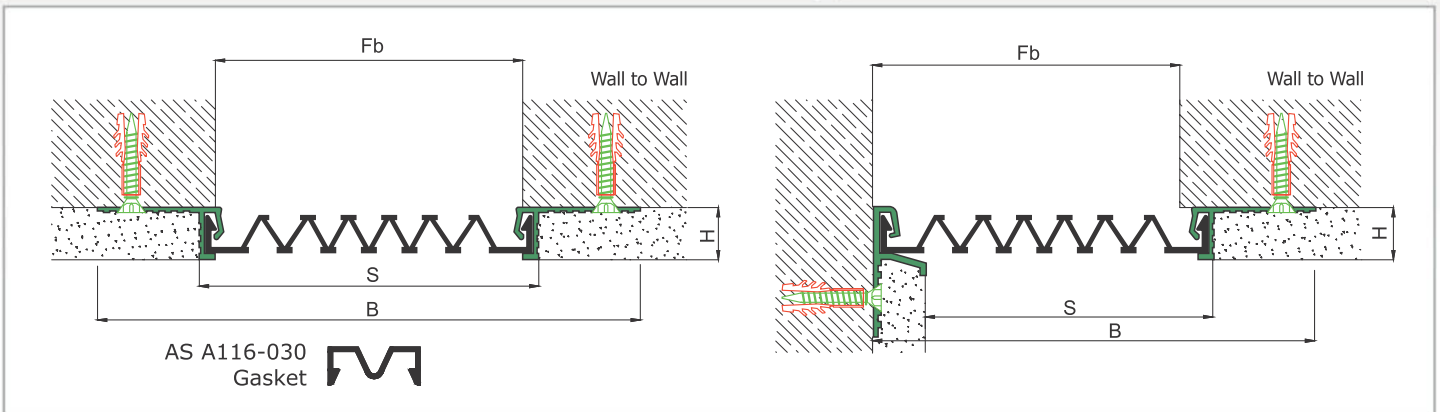

AS A116 model can be considered as the flush mounted type of AS U120 & AS U121 models and can easily be installed by means of screws to all types of wall & ceiling. Ribbed elastomeric gasket gains the profile a remarkable movement ability and compensate uneven zones in the surface. Slide-in gasket system lets the profile to be used at exterior applications as well as interior areas. Profiles up to 150 mm gap are applied with single gasket while the wider ones are with double gaskets joined with a connector profile.

\* Visuals are representative and the profile configuration may differ depending on the characteristics requested.

GASKET COLORS    **BLACK**    GREY    BEIGE    Custom Colors available.

LOCATION	MODEL	GAP (Fb) mm	HEIGHT (H) MM	OVERALL WIDTH (B) mm	VISIBLE WIDTH (S) mm	MOVEMENT (W) mm	LOAD CAPACITY	STANDARD LENGTH (mt)
Wall to Wall	AS A116-030	30	17	100	34	+10 / -6	N/A	3
	AS A116-050	50	17	127	60	+20 / -15	N/A	3
	AS A116-080	80	17	157	90	+40 / -30	N/A	3
	AS A116-100	100	17	177	110	+20 / -50	N/A	3
	AS A116-120	120	17	197	130	+60 / -50	N/A	3
	AS A116-150	150	17	227	160	+30 / -80	N/A	3
	AS A116-200	200	17	277	210	+40 / -100	N/A	3
	AS A116-200M	200	17	277	210	+40 / -100	N/A	3

Note: Please ask for different sizes

 AS A116 080  
 H17D

 AS A116 080  
 H17KD

	AS A116 080	AS A116 080K
Fb (mm)	80	80
H (mm)	yaklaşık approx.	17
W± (mm)	yaklaşık approx.	+40/-30
Renk Color	Alüminyum: Natürel, Fitiller: Siyah, gri, diğer Aluminum: Natural, Inserts: Black, grey, others	
Malzeme Material	Alüminyum, EPDM Kauçuk(siyah), Termoplastik Kauçuk (gri ve diğer) Aluminum, EPDM Rubber(black), Thermoplastic Rubber (grey and others)	
Standart Uzunluk Standard Length	3	